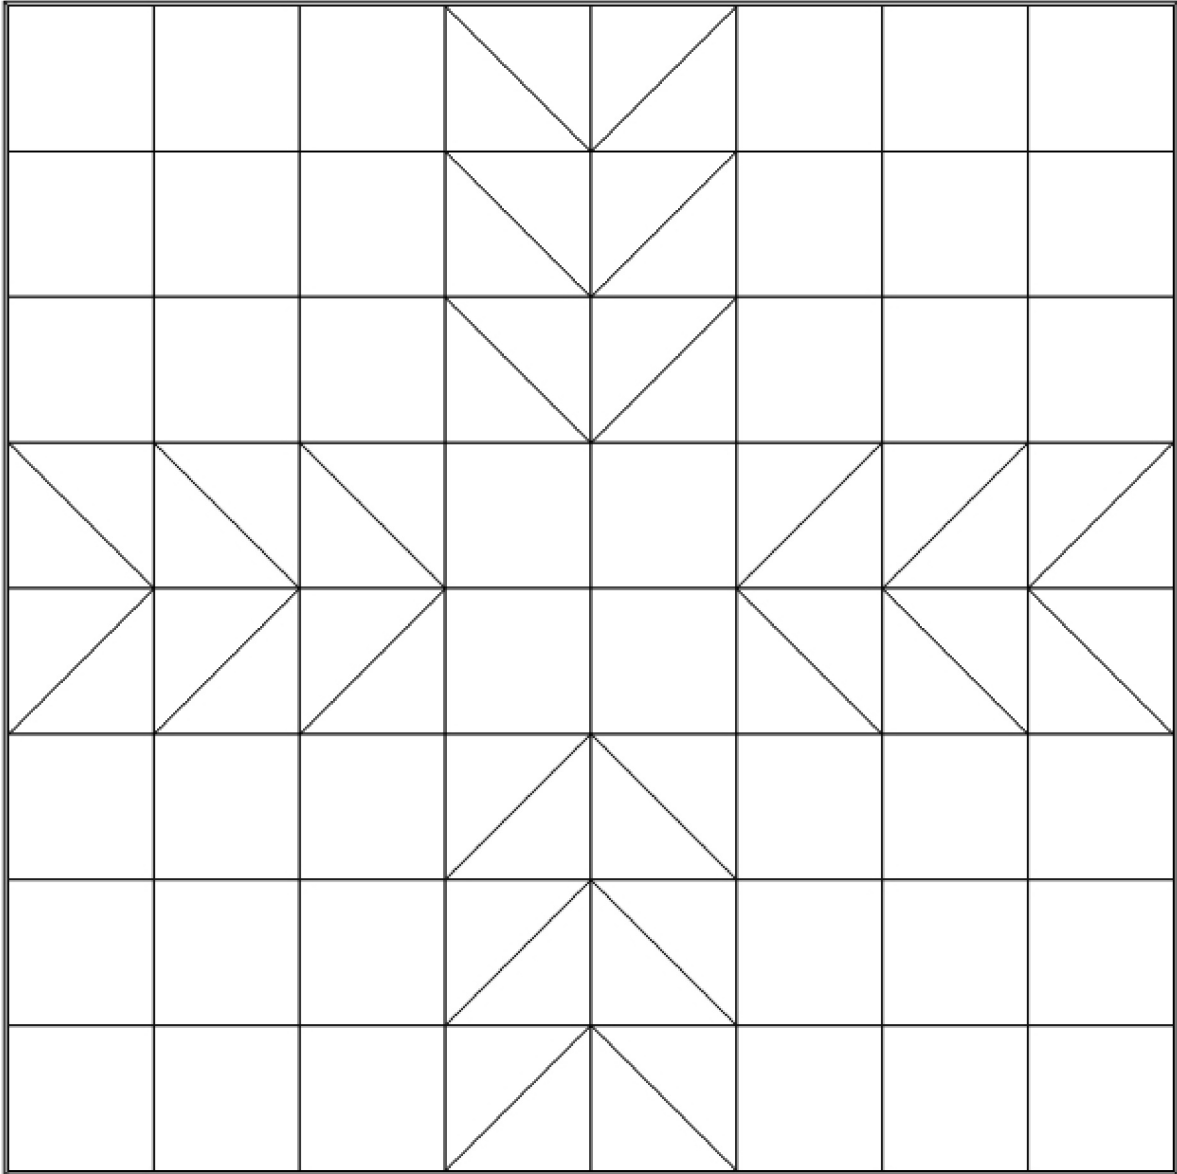

Quilt Along 2020 - Autumn Medley

Color & Fabric Planner

Swatches