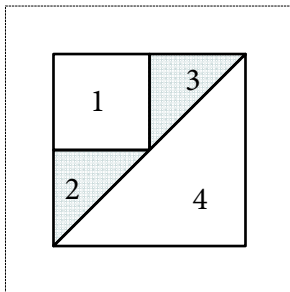

Twilight Flurries: Block 5 Units

Units measure
1 1/2" with seam
allowances.
Measure patterns
to check printing
accuracy.