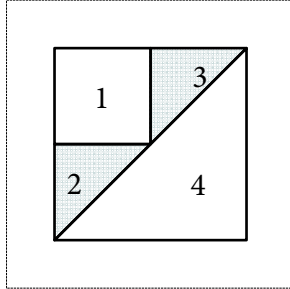

Twilight Flurries: Block 5 Units

Units measure
1 1/2" with seam
allowances.
Measure patterns
to check printing
accuracy.