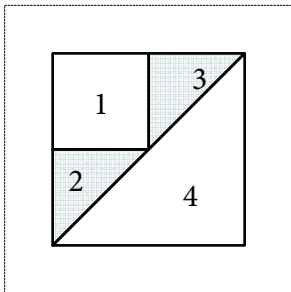

Twilight Flurries: Block 5 Units

Units measure
1 1/2" with seam
allowances.
Measure patterns
to check printing
accuracy.