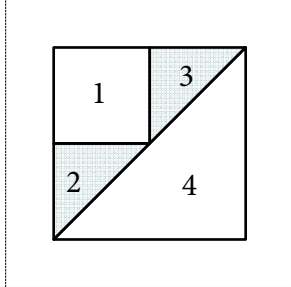

Twilight Flurries: Block 5 Units

Units measure
1 1/2" with seam
allowances.
Measure patterns
to check printing
accuracy.