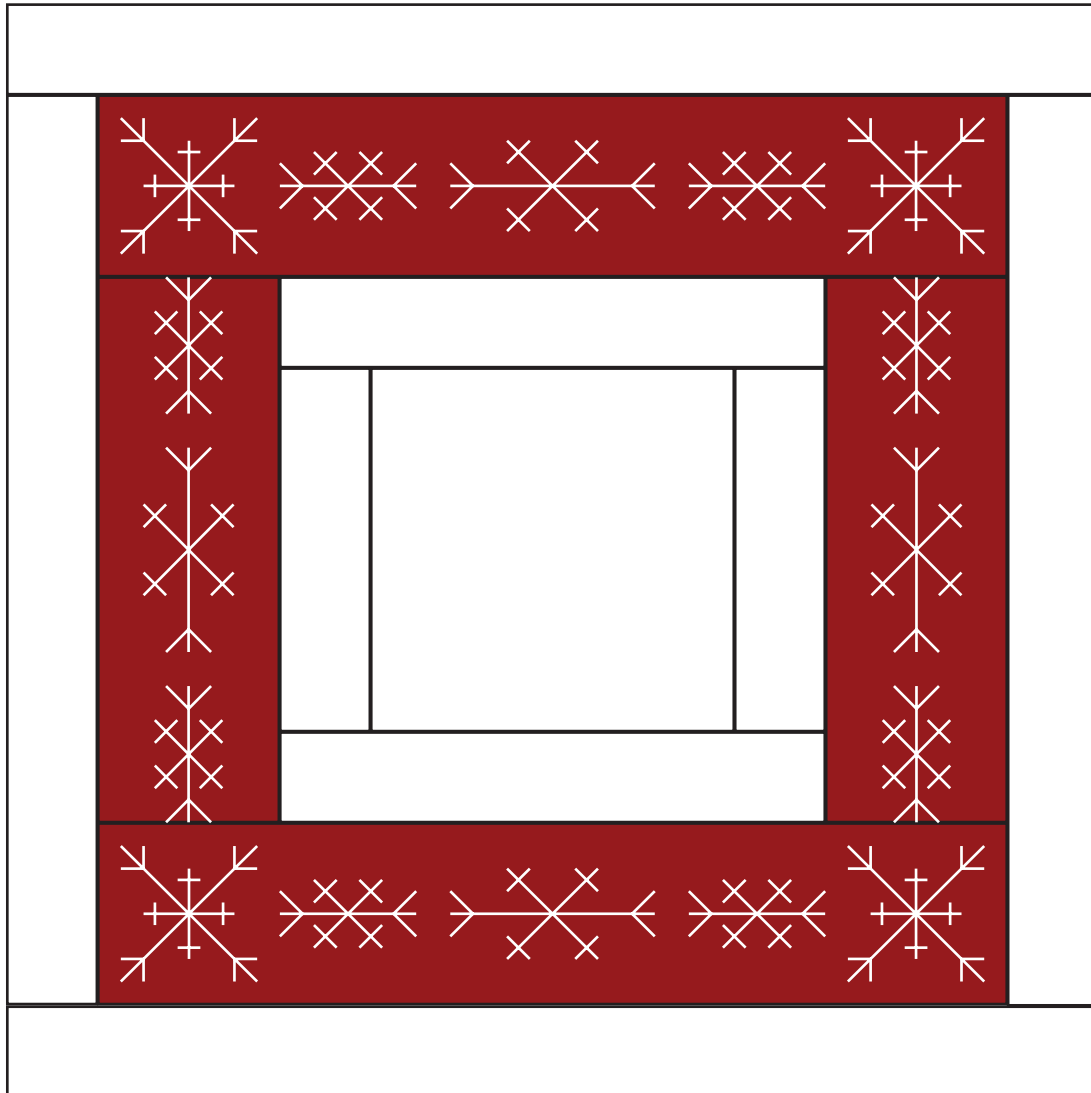

# Setting Block

12" square finished block size

1" x 12" rectangle (2)  
1" x 10" rectangle (2)

2" x 10" rectangle (2)  
2" x 8" rectangle (2)

1" x 6" rectangle (2)  
1" x 4" rectangle (2)

Embellishment: White Embroidery

## Christmas Countdown - Setting Block

# Christmas Countdown - Setting Block