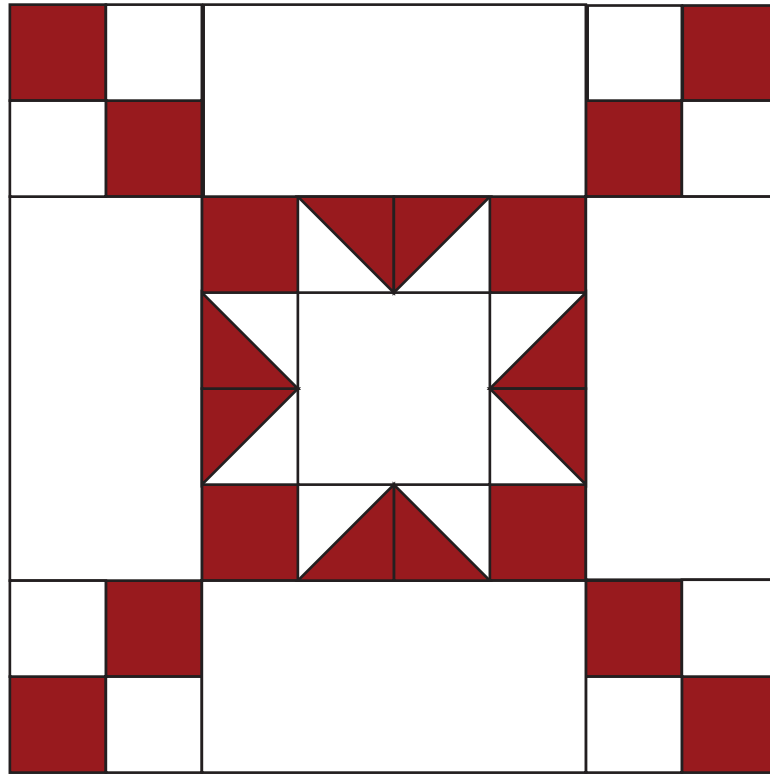

Miracle Star

4" square finished block size

2" x 2"

1" x 2"

1/2" x 1/2"

1" x 1"

Embellishment: White Embroidery

Christmas Countdown - Block 22